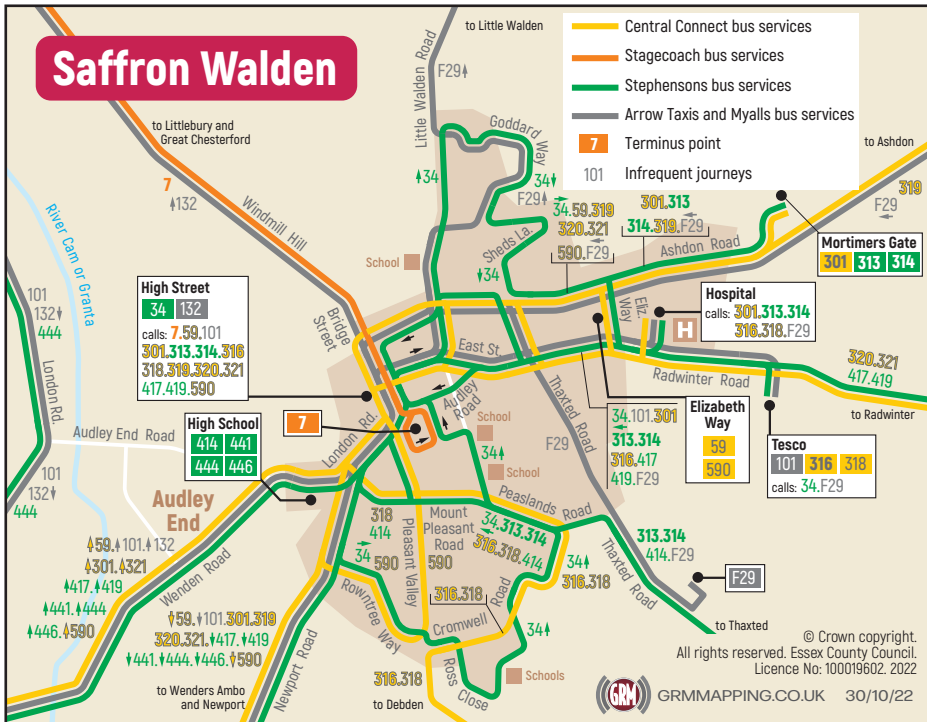

Saffron Walden

- Central Connect bus services
- Stagecoach bus services
- Stephenson's bus services
- Arrow Taxis and Myalls bus services
- 7 Terminus point
- 101 Infrequent journeys

High Street
34 132
calls: 7.59.101
301.313.314.316
318.319.321.321
417.419.590

High School
414 441
444 446

Hospital
calls: **301.313.314**
316.318.F29

Elizabeth Way
59
590

Tesco
101 316 318
calls: 34.F29

Mortimers Gate
301 313 314